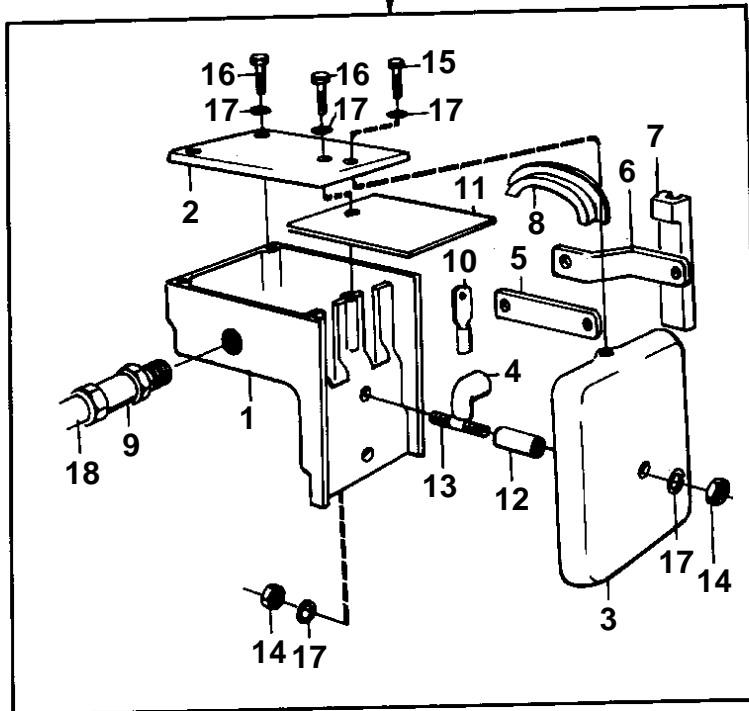

D70CHC,D70CRC,TD70CHC,TD70CRC

5718

D70CHC,D70CRC,TD70CHC,TD70CRC

REF	PART NO.	QTY	DESCRIPTION	SEE SEC.	NOTES
1	837377	1	Electrical distribut		
2	837378	1	Cover		
3	837379	1	Cover		
4	847742	2	Clamping sleeve		
5	837483	1	Guide rail		
6	837484	1	Guide rail		
7	837486	4	Housing		
8	837488	1	Sealing strip		
9	822327	1	Cable union		
10		X	CABLE TERMINALS	030-0400	
11	837558	1	Rubber guard		
12	192618	X	Hose		L = 50 MM
13	946945	1	Stud		
14	955825	2	Nut		
15	955513	1	Screw		
16	940117	3	Screw		
17	941906	6	Spring washer		
18		X	CABLES		ACC. TO CLASSIFICATION.
				030-0400	