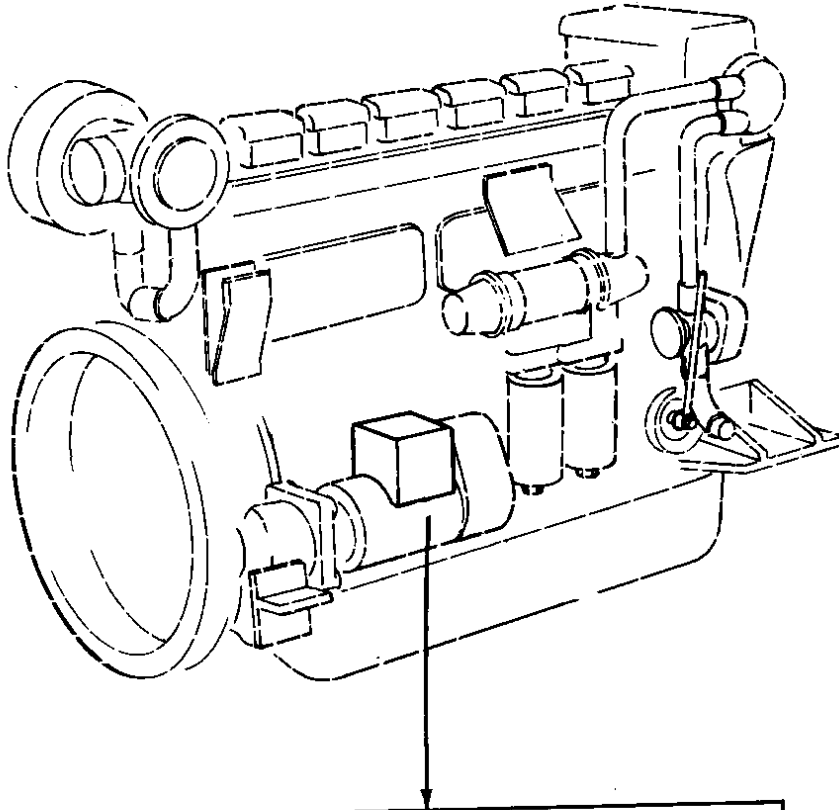

D70CHC,D70CRC,TD70CHC,TD70CRC

5718

D70CHC,D70CRC,TD70CHC,TD70CRC

REF	PART NO.	QTY	DESCRIPTION	SEE SEC.	NOTES
1	837377	1	Electrical distribut		
2	837378	1	Cover		
3	837379	1	Cover		
4	847742	2	Clamping sleeve		
5	837483	1	Guide rail		
6	837484	1	Guide rail		
7	837486	4	Housing		
8	837488	1	Sealing strip		
9	822327	1	Cable union		
10		X	CABLE TERMINALS	030-0400	
11	837558	1	Rubber guard		
12	192618	X	Hose		L = 50 MM
13	946945	1	Stud		
14	955825	2	Nut		
15	955513	1	Screw		
16	940117	3	Screw		
17	941906	6	Spring washer		
18		X	CABLES		ACC. TO CLASSIFICATION.
				030-0400	